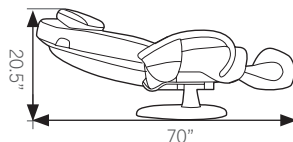

DIMENSIONS

Model number:
■ 100-7120-001 (Black)
■ 100-7120-002 (Dark Chocolate)
— 3-Year Limited Warranty

Art meets state of the art

Beauty goes well beyond skin deep with the HT-7120. This remarkable chair contains the most advanced Human Touch technology in a sleek, colorful design that fits any room.