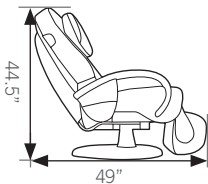

More Features For More Comfort

MASSAGE CONTROLLER – It's all at your fingertips

DIMENSIONS

Model number:
 ■ 100-7120-001 (Black)
 ■ 100-7120-002 (Dark Chocolate)
 — 3-Year Limited Warranty

Art meets state of the art