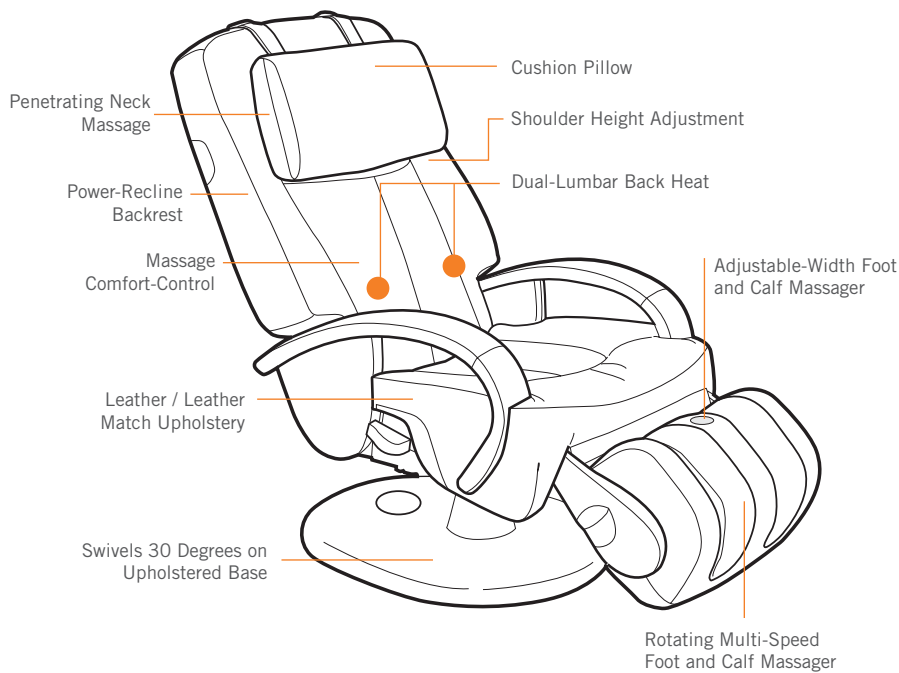

More Features For More Comfort

MASSAGE CONTROLLER – It's all at your fingertips

DIMENSIONS

Model number:
■ 100-7120-001 (Black)
■ 100-7120-002 (Dark Chocolate)
— 3-Year Limited Warranty

Art meets state of the art

Beauty goes well beyond skin deep with the HT-7120. This remarkable chair contains the most advanced Human Touch technology in a sleek, colorful design that fits any room.

FOOT AND CALF MASSAGE WITH ADJUSTABLE WIDTH CONTROL

Two 15-minute programs offer gentle or vigorous foot and calf massage that simulates the squeeze-and-release techniques of expert massage therapists. Also features adjustable-width control for a customized fit.

MASSAGE COMFORT CONTROL

Use the Massage Comfort Control on the remote to customize the massage intensity. You can also use the Massage Comfort Control (in non-massage mode) to create a seating experience of unsurpassed comfort and relaxation.

DUAL-LUMBAR BACK HEAT

Two lumbar heat modules gently warm the lower back muscles, gradually reducing tightness and soreness. Heat calms and soothes back muscles, preparing them for a more restorative massage and faster healing.

FULL-BODY-STRETCH MODE

As the foot and calf massage wells gently hold your legs, the HT-7120 slowly reclines, thereby stretching the spine to increase blood flow to the vertebrae and disks, effectively rejuvenating the lower back.